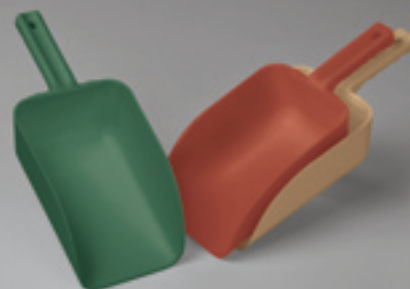

MEGA SCOOP

P-6550 (G-Green, R-Red, T-Tan) one-gallon capacity
Case Pack: 12
Case Weight: 19 lbs.
Case Dimensions: 9" x 15" x 36"

HANDI SCOOP

P-6500 (G-Green, R-Red, T-Tan) 2 1/2 quart capacity
Case Pack: 12
Case Weight: 9 lbs.
Case Dimensions: 11" x 12" x 18"

- Virtually Unbreakable
- Rugged
- Non-Damaging
- Will Not Rust or Corrode

Great For:

- Feed Scoop
- Pet Food
- Ice Melt
- Mulch

Tel: 317.829.0448 / Fax: 800.585.8619 / Email: info@polyprottools.com / Website: polyprottools.com