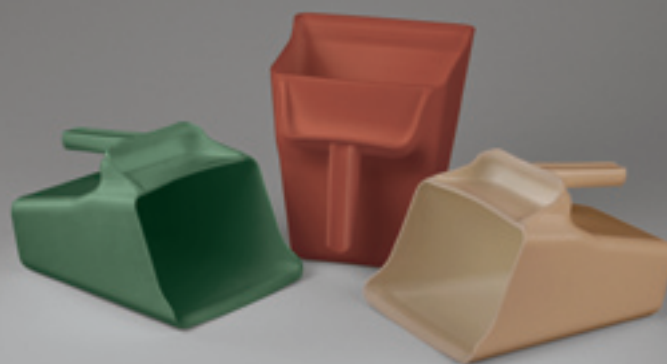

Tel: 317.829.0448 / Fax: 800.585.8619 / Email: info@polyprottools.com / Website: polyprottools.com

PolyPro Tools warrants all products to be free of defects in materials and workmanship. Any product found to be defective under normal use and conditions will be replaced or credited at your option. This guarantee is limited to replacement value only; no other guarantee is expressed or implied.